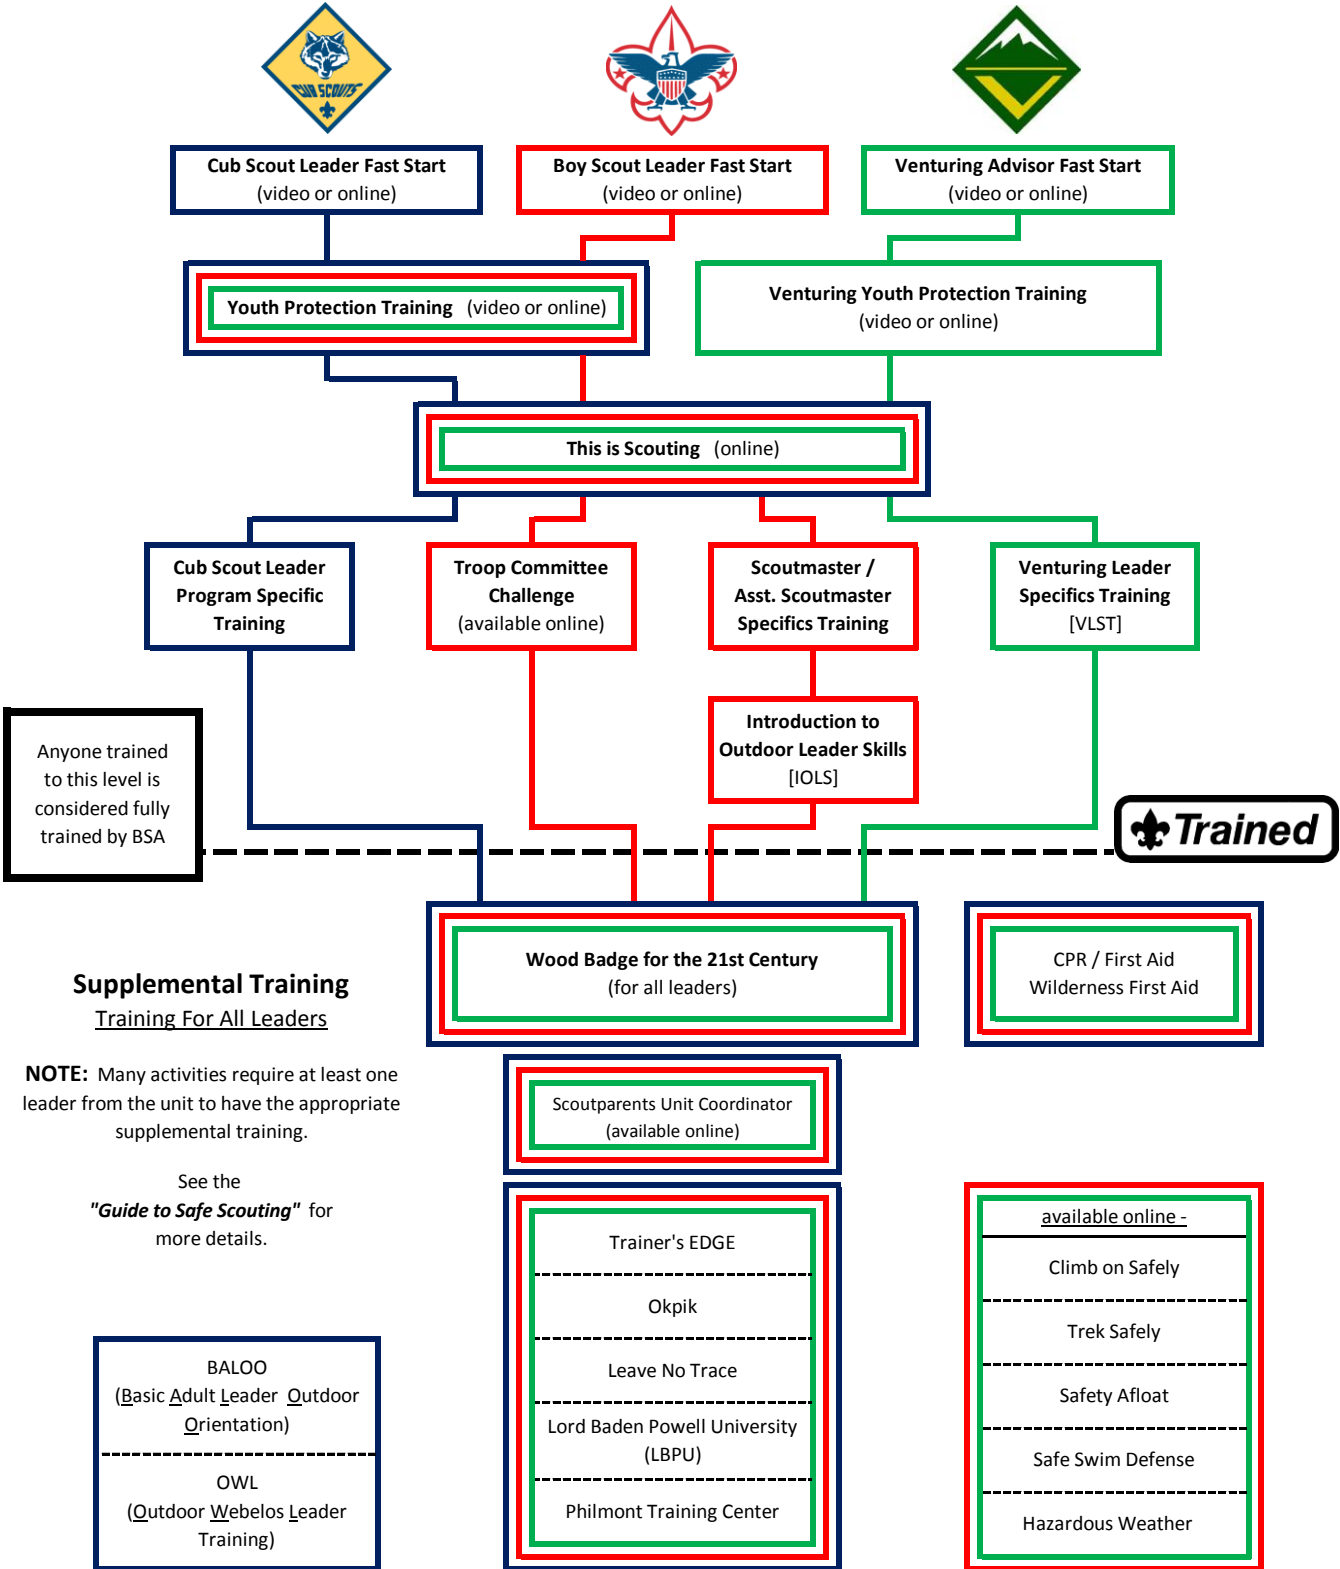

BSA Basic Leader Training Flowchart

"Every Youth Deserves A Trained Leader"

Supplemental Training
Training For All Leaders

NOTE: Many activities require at least one leader from the unit to have the appropriate supplemental training.

See the **"Guide to Safe Scouting"** for more details.

- BALOO
(Basic Adult Leader Outdoor Orientation)

- OWL
(Outdoor Webelos Leader Training)

- Scoutparents Unit Coordinator
(available online)

- Trainer's EDGE

- Okpik

- Leave No Trace

- Lord Baden Powell University (LBP)

- Philmont Training Center

- available online -

- Climb on Safely

- Trek Safely

- Safety Afloat

- Safe Swim Defense

- Hazardous Weather

For online training, visit the BSA Online Learning Center at <http://olc.scouting.org/>